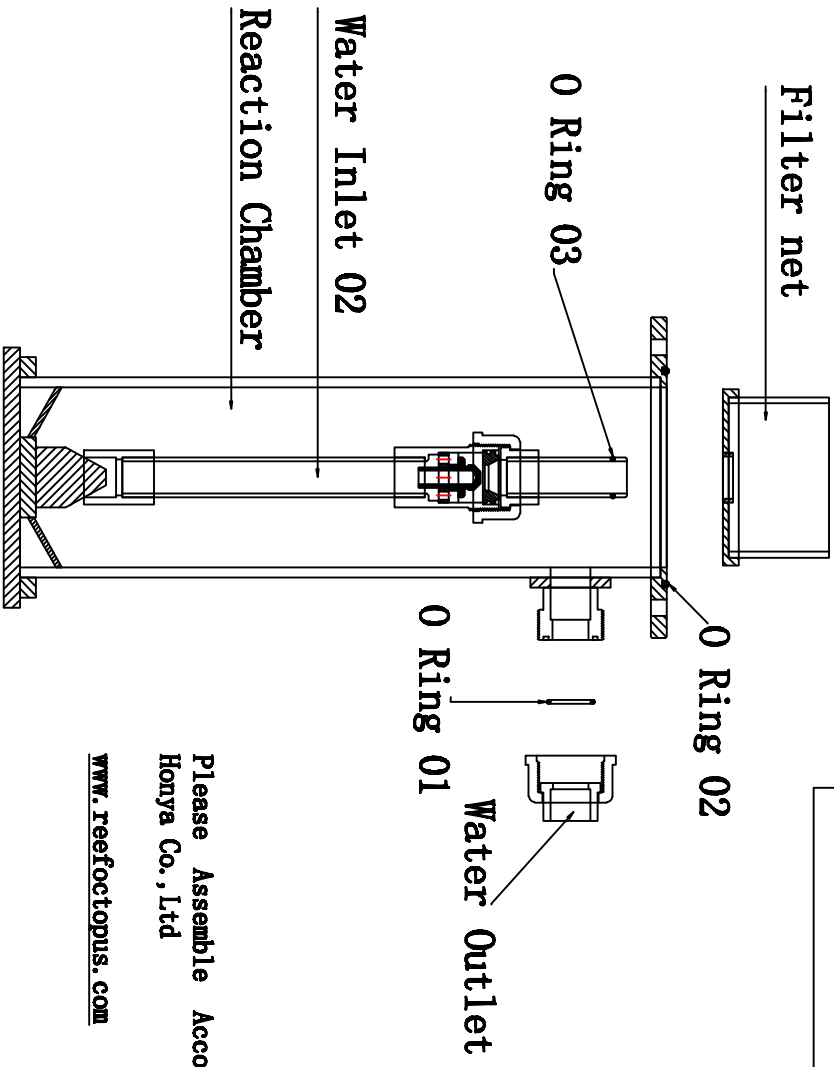

BR-MF-140

Feeding pump: 3000—3500L/H (790—930gph)

Suggesting:

- 1> Feeding pump: 3000—3500L/H (790—930gph)
- 2> Bio pellet: Max medias 1000ml (0.26gal)
- 3> Fit for tank: 1000L (260gal)

Please Assemble Accordingly!
Honyu Co., Ltd