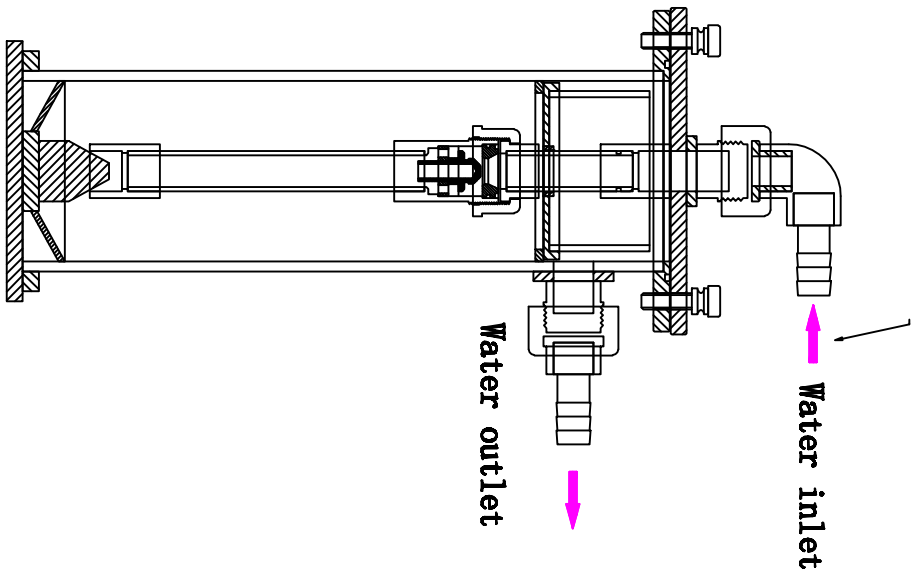

BR-MF-140

Feeding pump: 3000—3500L/H (790—930gph)

Suggesting:

- 1> Feeding pump: 3000—3500L/H (790—930gph)
- 2> Bio pellet: Max medias 1000ml (0.26gal)
- 3> Fit for tank: 1000L (260gal)

Please Assemble Accordingly!
Honyu Co., Ltd