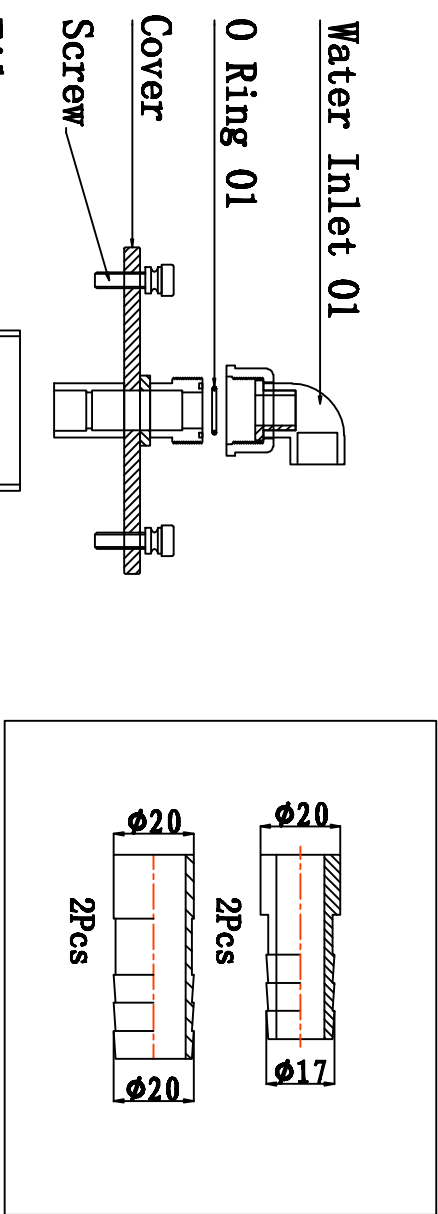

BR-MF-140

Feeding pump: 3000—3500L/H (790—930gph)

Suggesting:

- 1> Feeding pump: 3000—3500L/H (790—930gph)
- 2> Bio pellet: Max medias 1000ml (0.26gal)
- 3> Fit for tank: 1000L (260gal)

Please Assemble Accordingly!
Honyu Co., Ltd